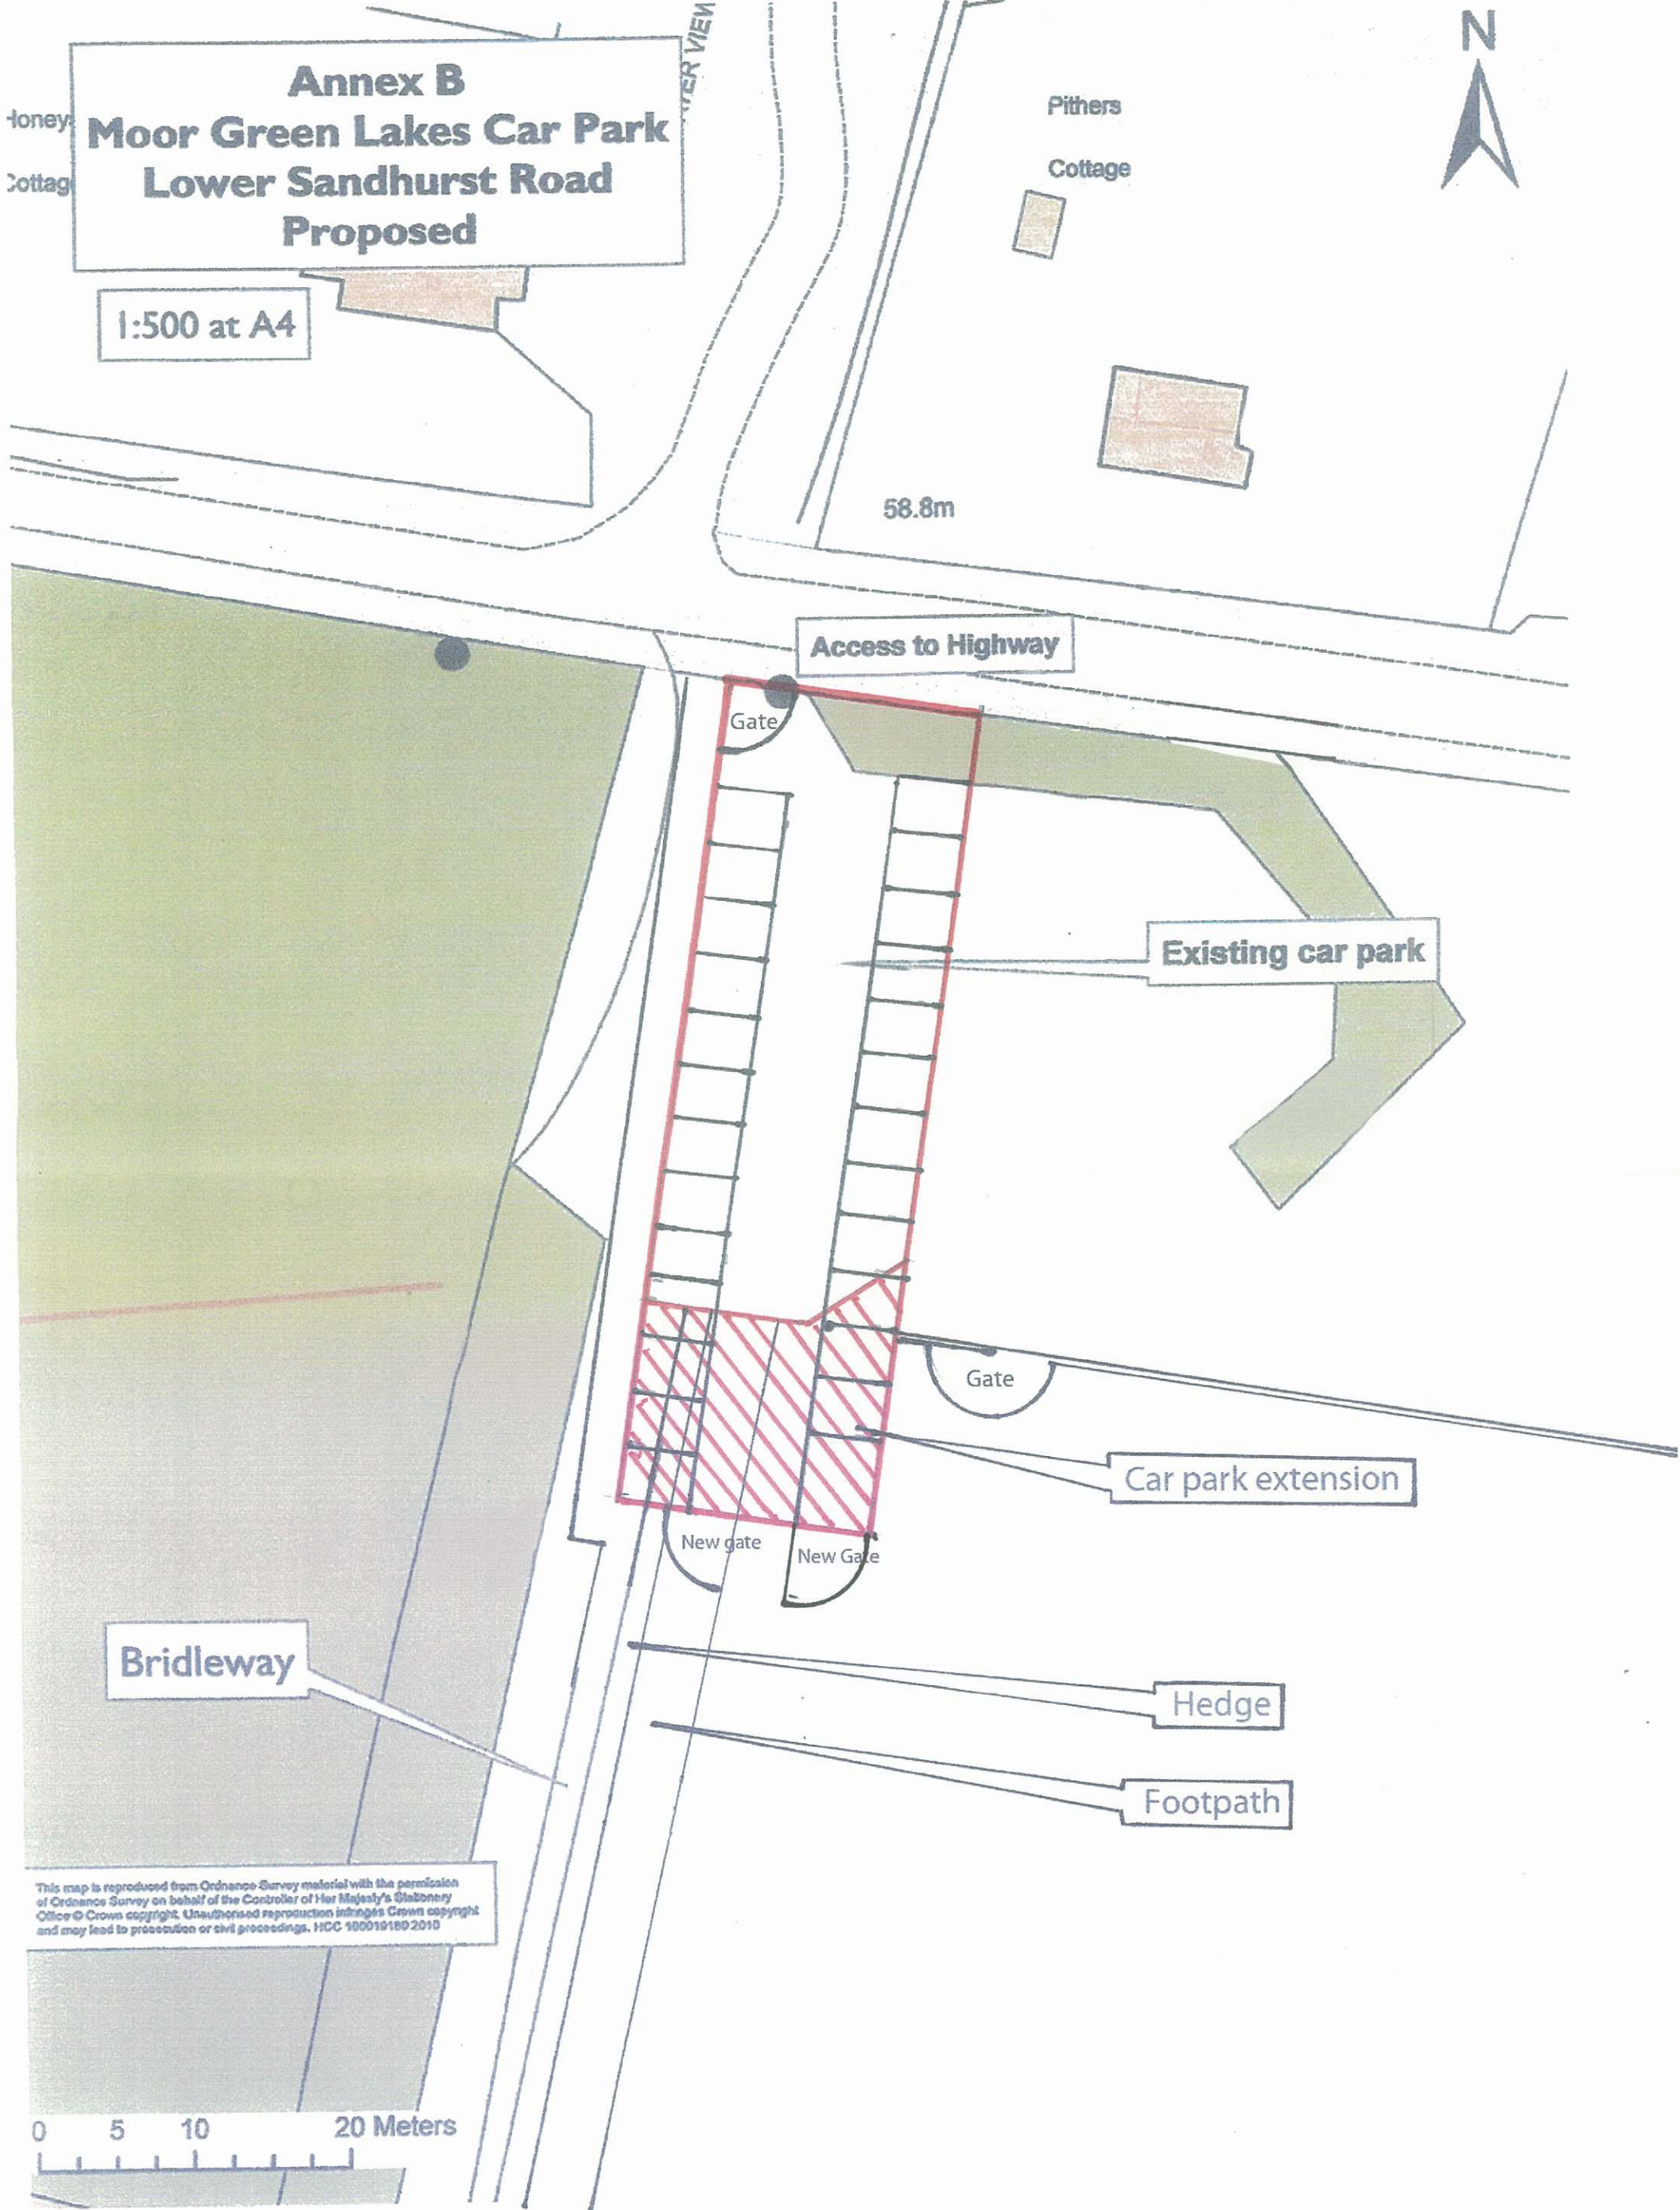

Annex A (Rev 2)
Moor Green Lakes Car Park
Lower Sandhurst Road
Current

Honey
Cottage

1:500 at A4

163049

Pithers
Cottage

58.8m

Access to Highway

Existing car park

Bridleway

Gate

Gate

Gate

Gate

This map is reproduced from Ordnance Survey material with the permission of Ordnance Survey on behalf of the Controller of Her Majesty's Stationery Office © Crown copyright. Unauthorised reproduction infringes Crown copyright and may lead to prosecution or civil proceedings. HCC 100019180 2010

Annex H (Rev 2) Moor Green Lakes Car Park Site Plan

1:500 at A4

BLACKWATER VIEW

Pithers

Cottage

58.8m

LOWER SANDHURST ROAD

Access to Highway

Existing car park

Car Park extension

This map is reproduced from Ordnance Survey material with the permission of Ordnance Survey on behalf of the Controller of Her Majesty's Stationary Office © Crown copyright. Unauthorised reproduction infringes Crown copyright and may lead to prosecution or civil proceedings. HDC 100010100 2019