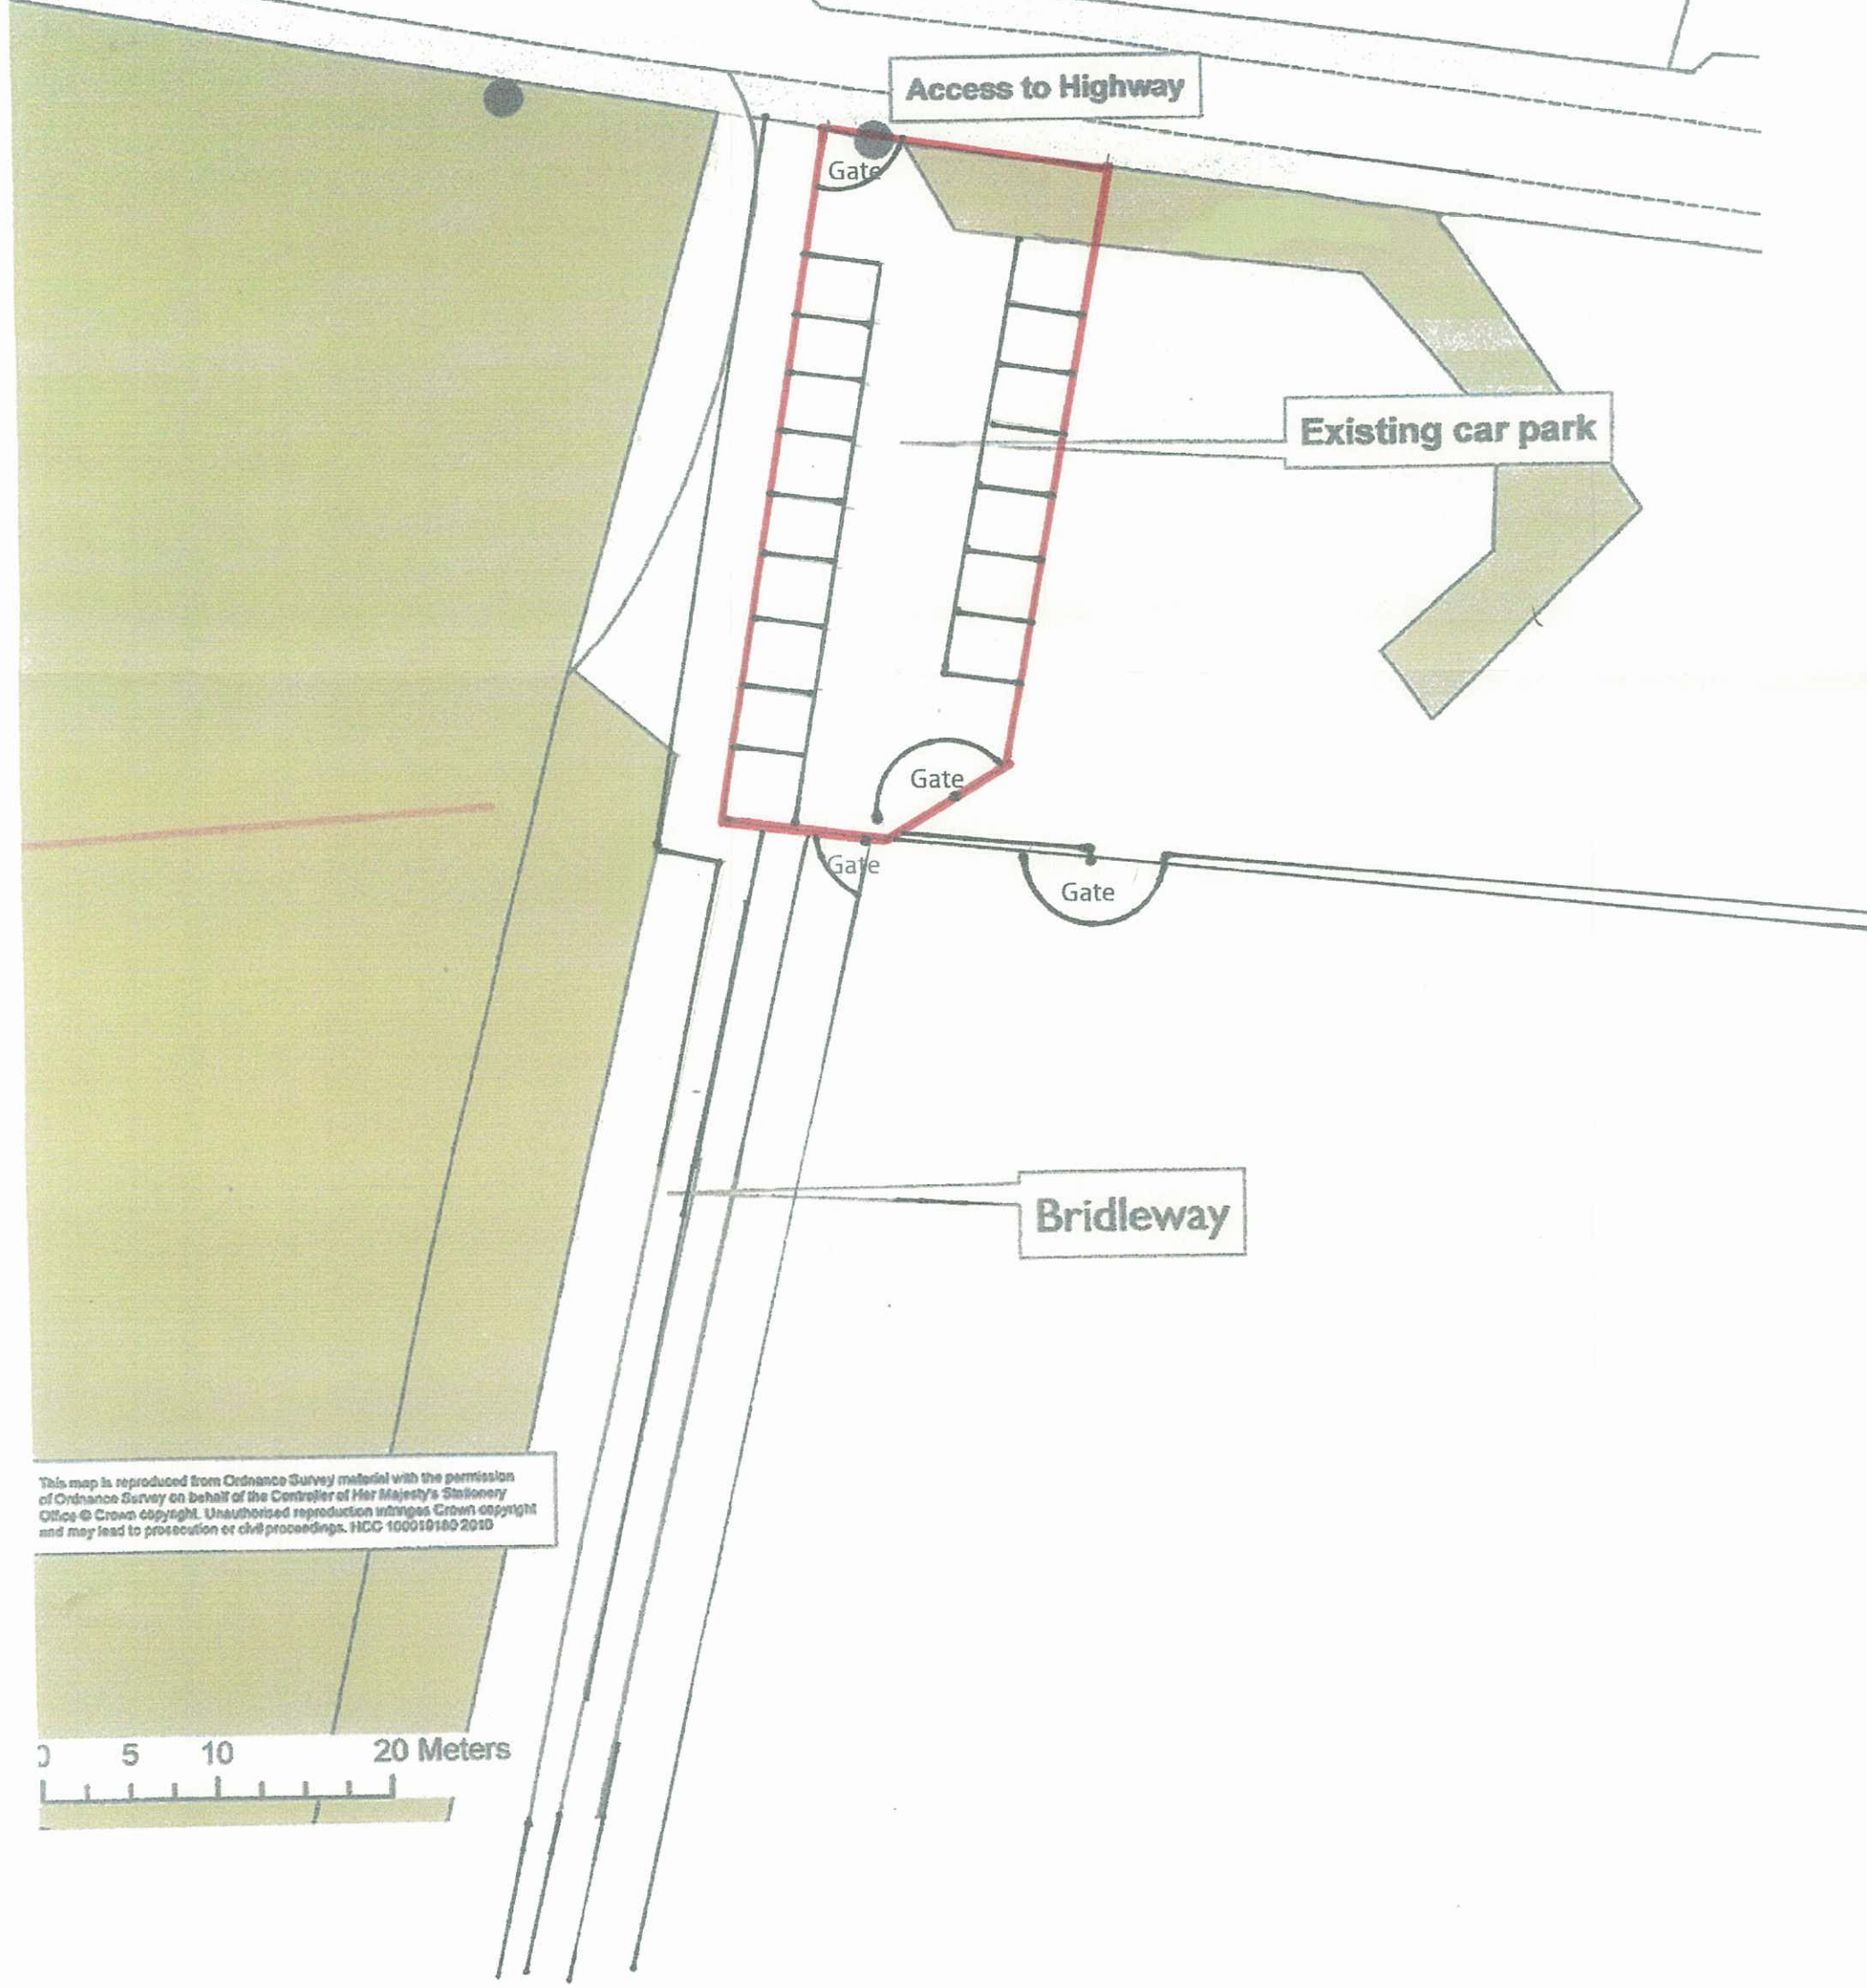

Annex A (Rev 2)
Moor Green Lakes Car Park
Lower Sandhurst Road
Current

Honey
Cottage

1:500 at A4

163049

Pithers
Cottage

58.8m

Access to Highway

Existing car park

Bridleway

Gate

Gate

Gate

Gate

This map is reproduced from Ordnance Survey material with the permission of Ordnance Survey on behalf of the Controller of Her Majesty's Stationery Office © Crown copyright. Unauthorised reproduction infringes Crown copyright and may lead to prosecution or civil proceedings. HCC 100019180 2010

Annex H (Rev 2) Moor Green Lakes Car Park Site Plan

1:500 at A4

BLACKWATER VIEW

Pithers

Cottage

58.8m

LOWER SANDHURST ROAD

Access to Highway

Existing car park

Car Park extension

This map is reproduced from Ordnance Survey material with the permission of Ordnance Survey on behalf of the Controller of Her Majesty's Stationary Office © Crown copyright. Unauthorised reproduction infringes Crown copyright and may lead to prosecution or civil proceedings. HDC 100010100 2019